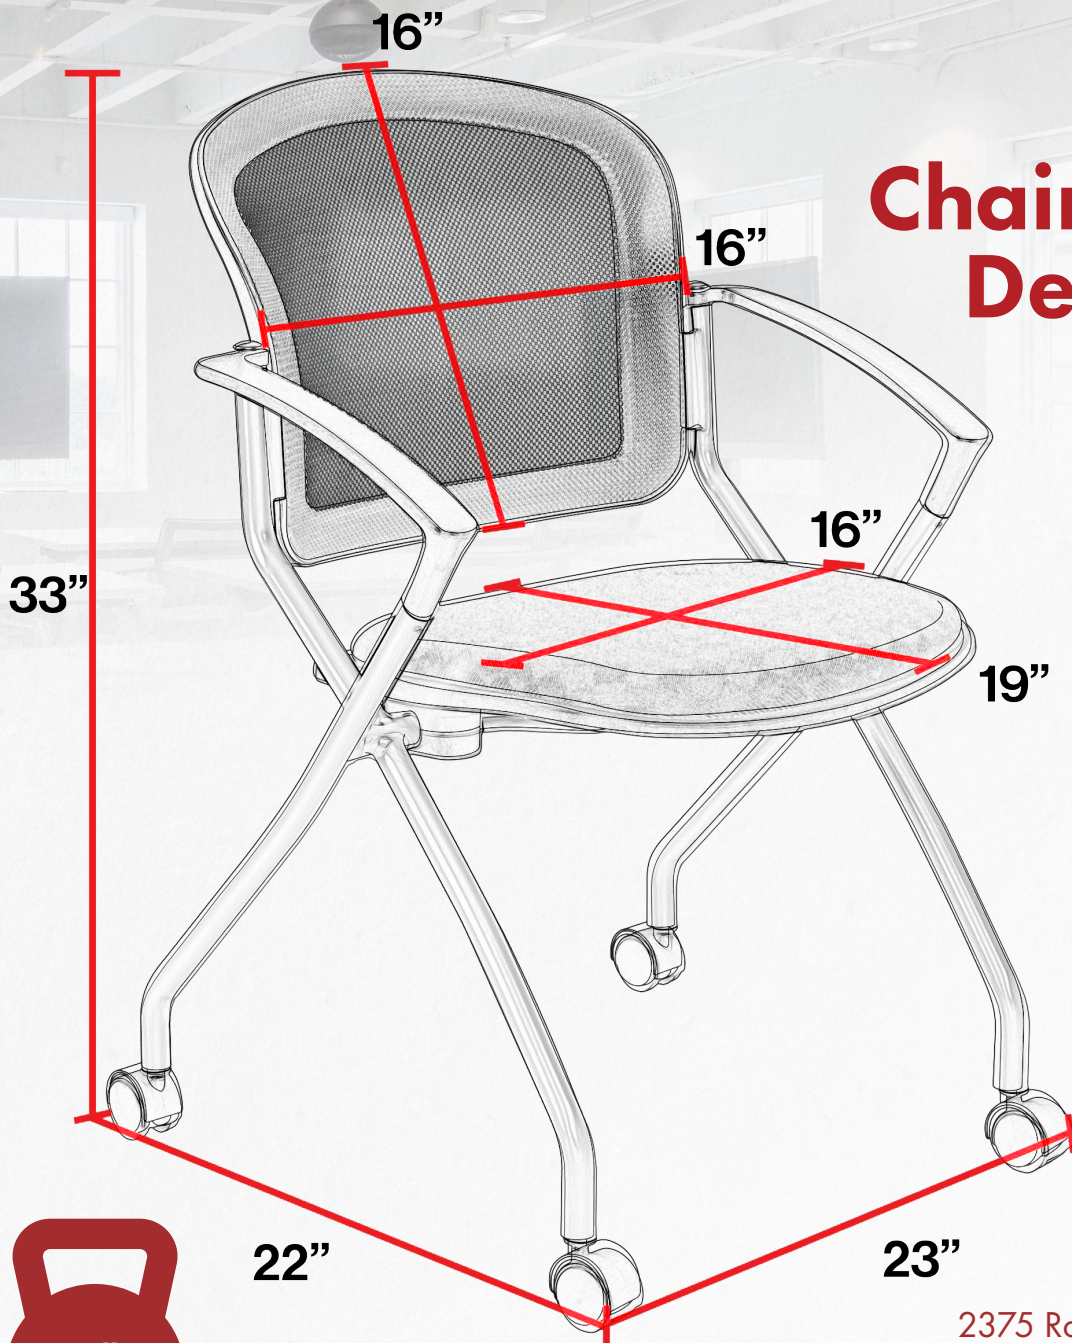

RGS

FURNITURE

Traverse Flexible

Nesting Chair

RGS-302BK

The Traverse Flexible Chair Can Take You Anywhere

Nesting Capability For Space Saving Storage

Breathable Mesh For Max Airflow

Casters For Easy Mobility

Providing a **breathable mesh** back conforms to users' needs and the seat flips up to provide a **unique nesting option**. The stylish silver base features **four casters for easy mobility** and the seat is upholstered with a lasting black fabric. The Traverse looks great in sets and is **perfect for large training rooms, labs, classrooms, cafes or waiting rooms.**

Flip up seat allows for **nesting** of several chairs, **saving storage space.**

Chair Details

2375 Romig Rd.
Akron Ohio 44320
330-848-3700